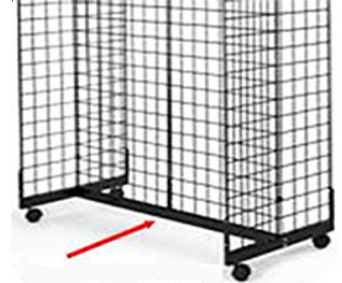

Gridwall/Slatwall Gondola Base
White, Chrome and Black Available

1/2 Off

Regular Price \$67.81 ea

Now \$33.91 ea

Item #66305W - White

66305B - Black

66305C - Chrome

Create your own H shaped
display using 4 pieces of
Gridwall or Slatgrid and this
Gondola Base. Levelers are
included. Panels and joining
clips are sold separately for assembling your display. Add
castors to creating a rolling display.

Grid
Star Base - Black

1/2 Off

Regular Price \$51.41/ea

Now \$25.71 ea

Item #66304B1

Use this star base to

crate your own 4 sided fixture using 4 pieces of Gridwall or
Slatgrid. FOB Denver.

Patch Handle Bags - Cream
15"x18"x4"