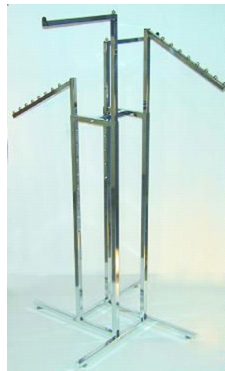

Grid
Star Base - Black

1/2 Off

Regular Price \$51.41/ea

Now \$25.71 ea

Item #66304B1

Use this star base to

crate your own 4 sided fixture using 4 pieces of Gridwall or
Slatgrid. FOB Denver.

Patch Handle Bags - Cream
15"x18"x4"

1/2 Off

Regular Price \$133.73/case

Now \$66.87/case

Item #5756V - Cream color. 500 bags per
case. Patch handle bags have a 6 mil
reinforced plastic patch added in the
handle area for extra strength.

Four Arm Garment Rack
2 Straight Arms & 2 Slant Arms

1/2 Off

Regular Price \$75.85 ea

Now \$37.92 ea

Item #428413. 1 inch square arms and
uprights. Two 16 inch straight arms and
two 18" slant arms with 8 ball stops.
Each arm is independently adjustable
every 3" from 48" to 72". Add casters if
you would like a movable rack. All have
swedge fitting for sign card holders. FOB
Kent or Honolulu.

2' x 8' White Slatgrid Panels

1/2 Off

Regular Price \$41.28 ea

Now \$20.64 ea

Item #65028W

Slatgrid Panels are
designed so you can
use both Gridwall and
Slatwall accessories.
Made from 1/4" diam-
eter metal. Slatgrid
offers a fantastic
mixture of flexibility and
strength for displays.
Use Slatgrid for your
permanent fixtures and
temporary displays.
FOB Kent or Honolulu.